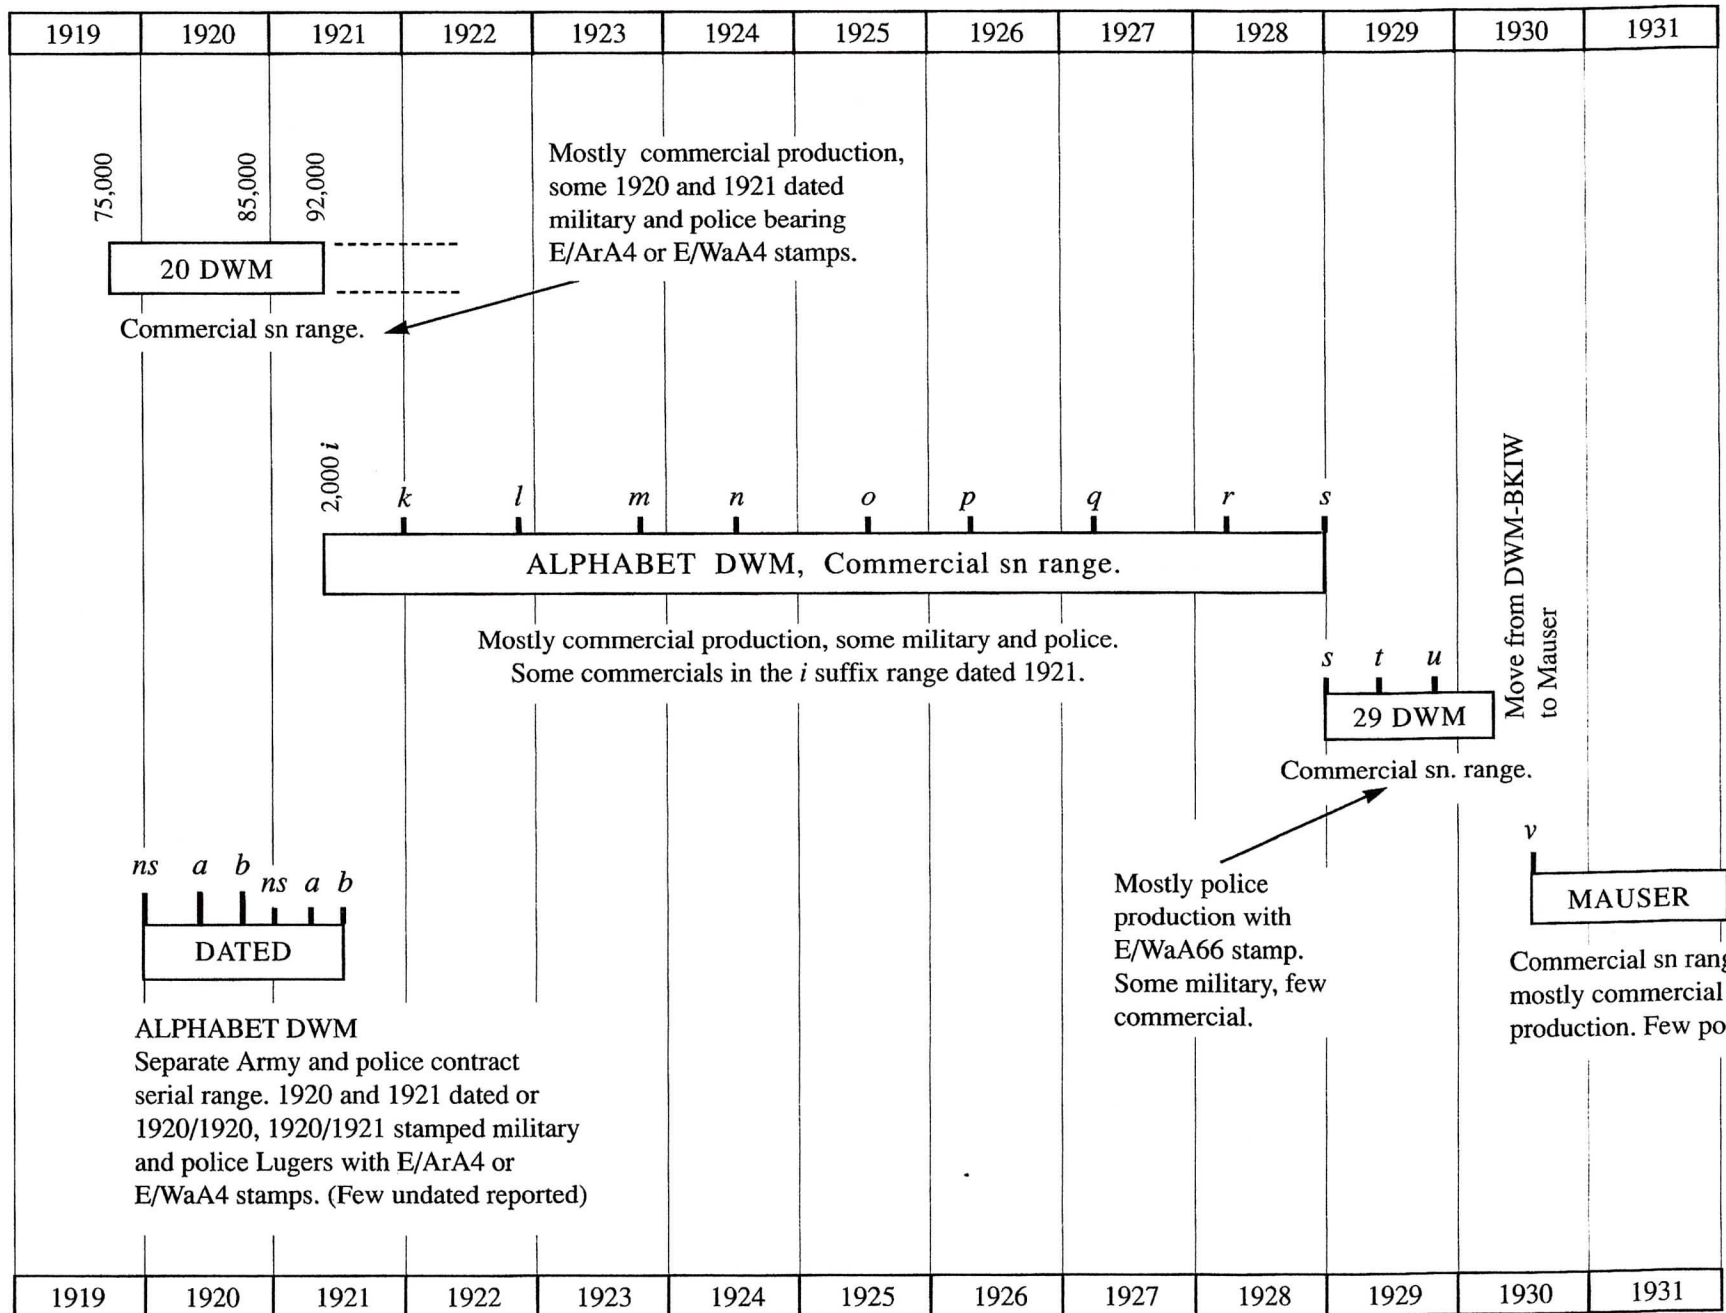

51 YEAR

LUGER MODEL-SERIAL RANGE DISTRIBUTION

Table 1b. DWM - BKIW, new Luger production 1919-1930, showing the transition between models and to Mauser production.